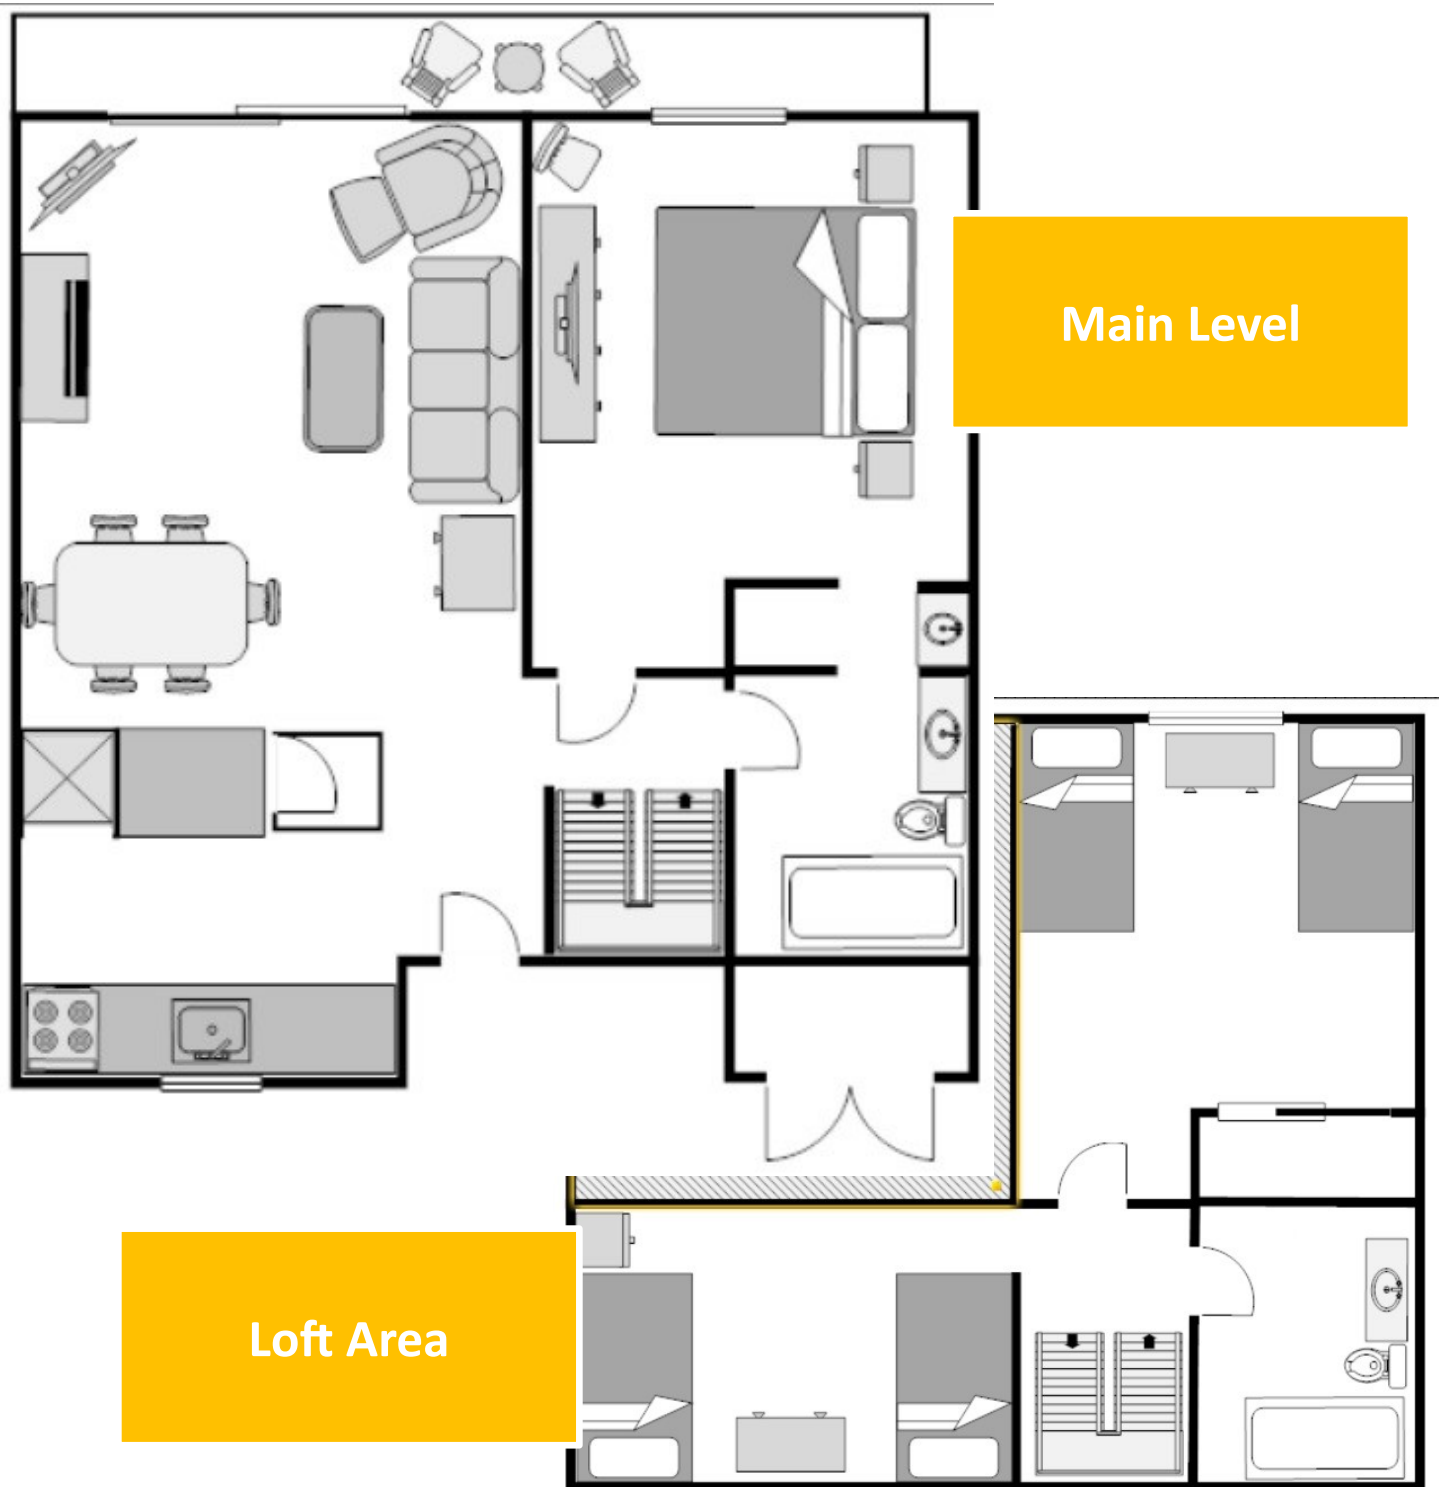

Two Bedroom Loft Condominium (2BRL) Floor Plan

Main Level

Loft Area